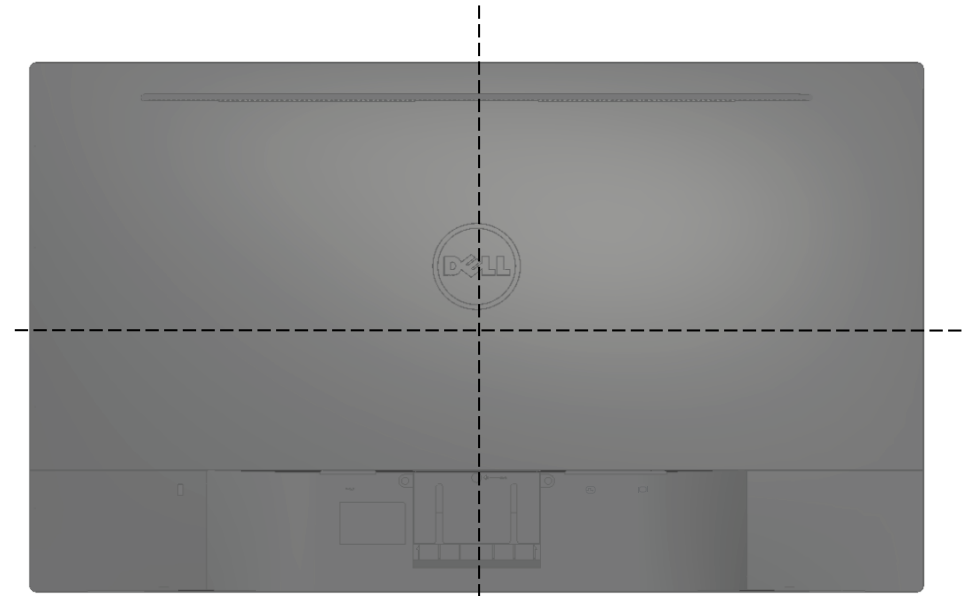

SE2416HM Outline Dimensions

Nominal Dimensions
Unit: mm/(inch)

Back view of Monitor without stand